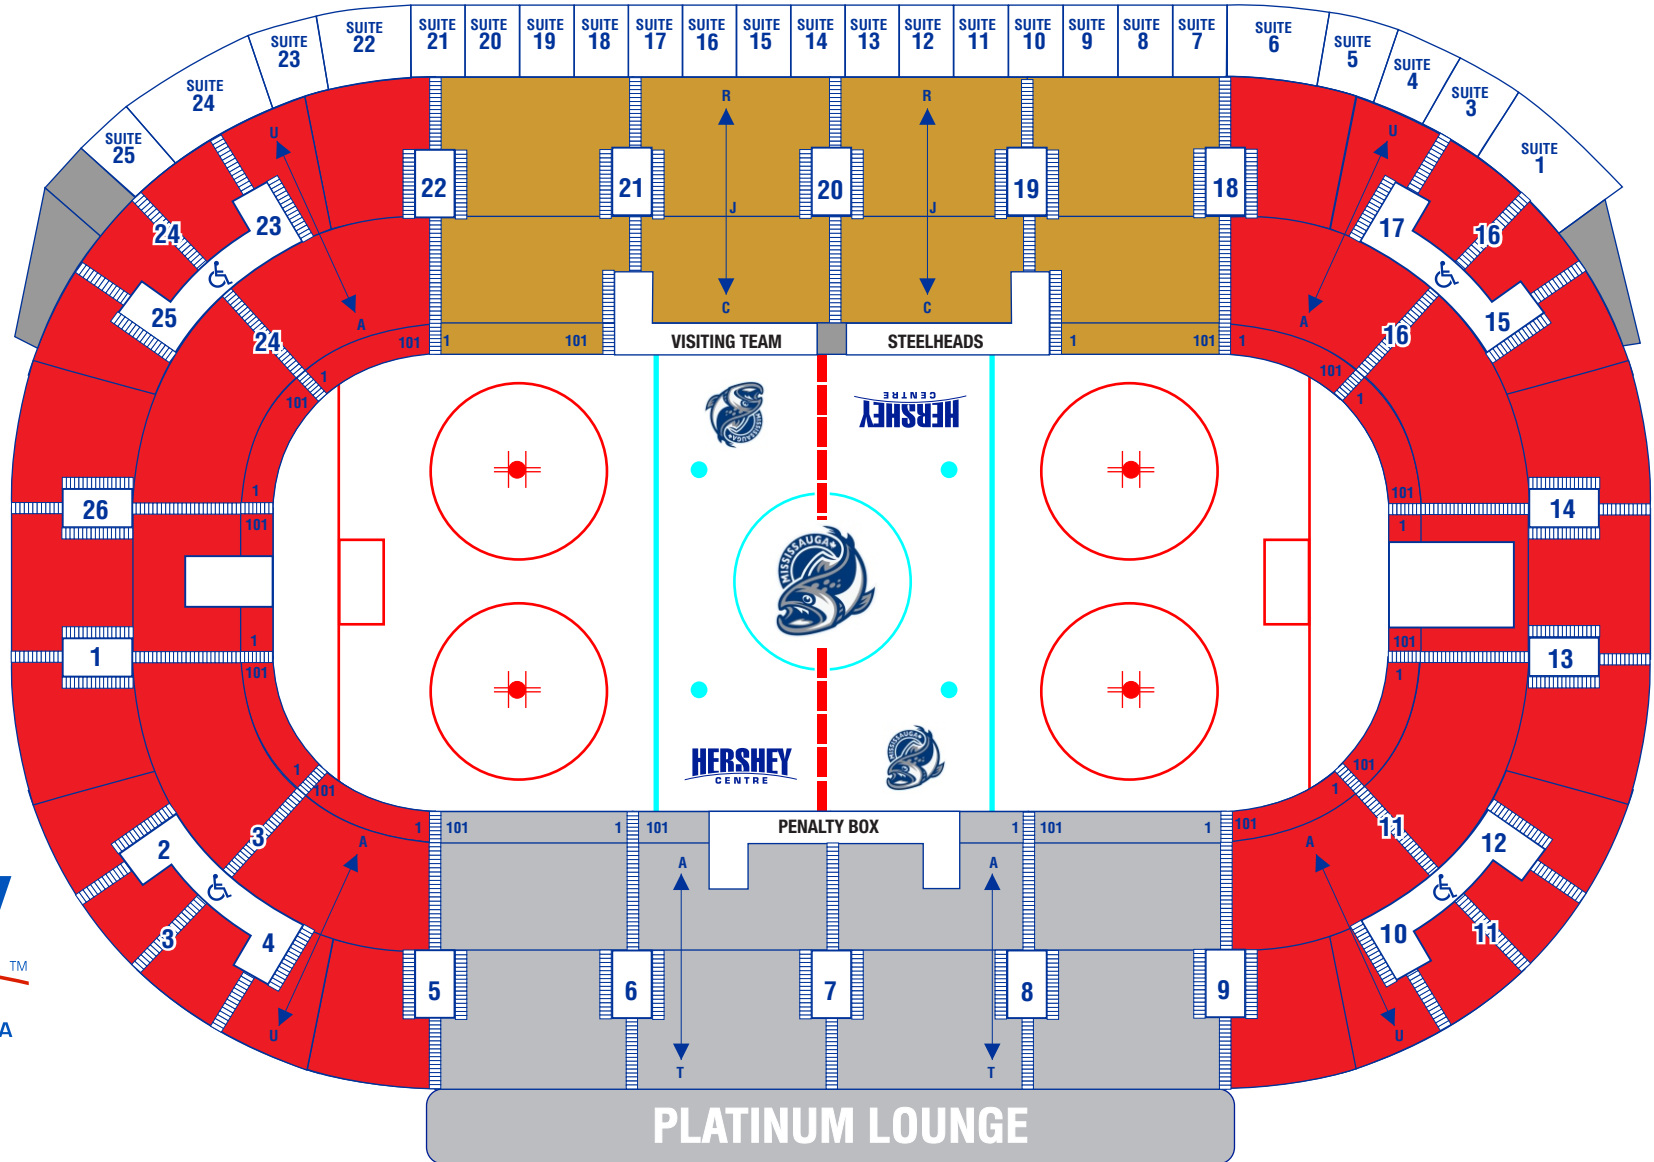

Regular Box Office Hours
Monday to Friday
9:00 am to 5:00 pm

Weekends and Holidays

Box Office will be open in advance of ticketed events only. The Hershey Centre Box Office accepts Visa, Mastercard, American Express, Debit & Cash. Tickets may be purchased in person only at the Hershey Centre Box Office. The Hershey Centre is NOT a Ticketmaster Outlet. Only Hershey Centre event tickets may be purchased in person at the Hershey Centre Box Office.

**FOR FULL EVENT DETAILS JUST
VISIT WWW.HERSHEYCENTRE.COM**