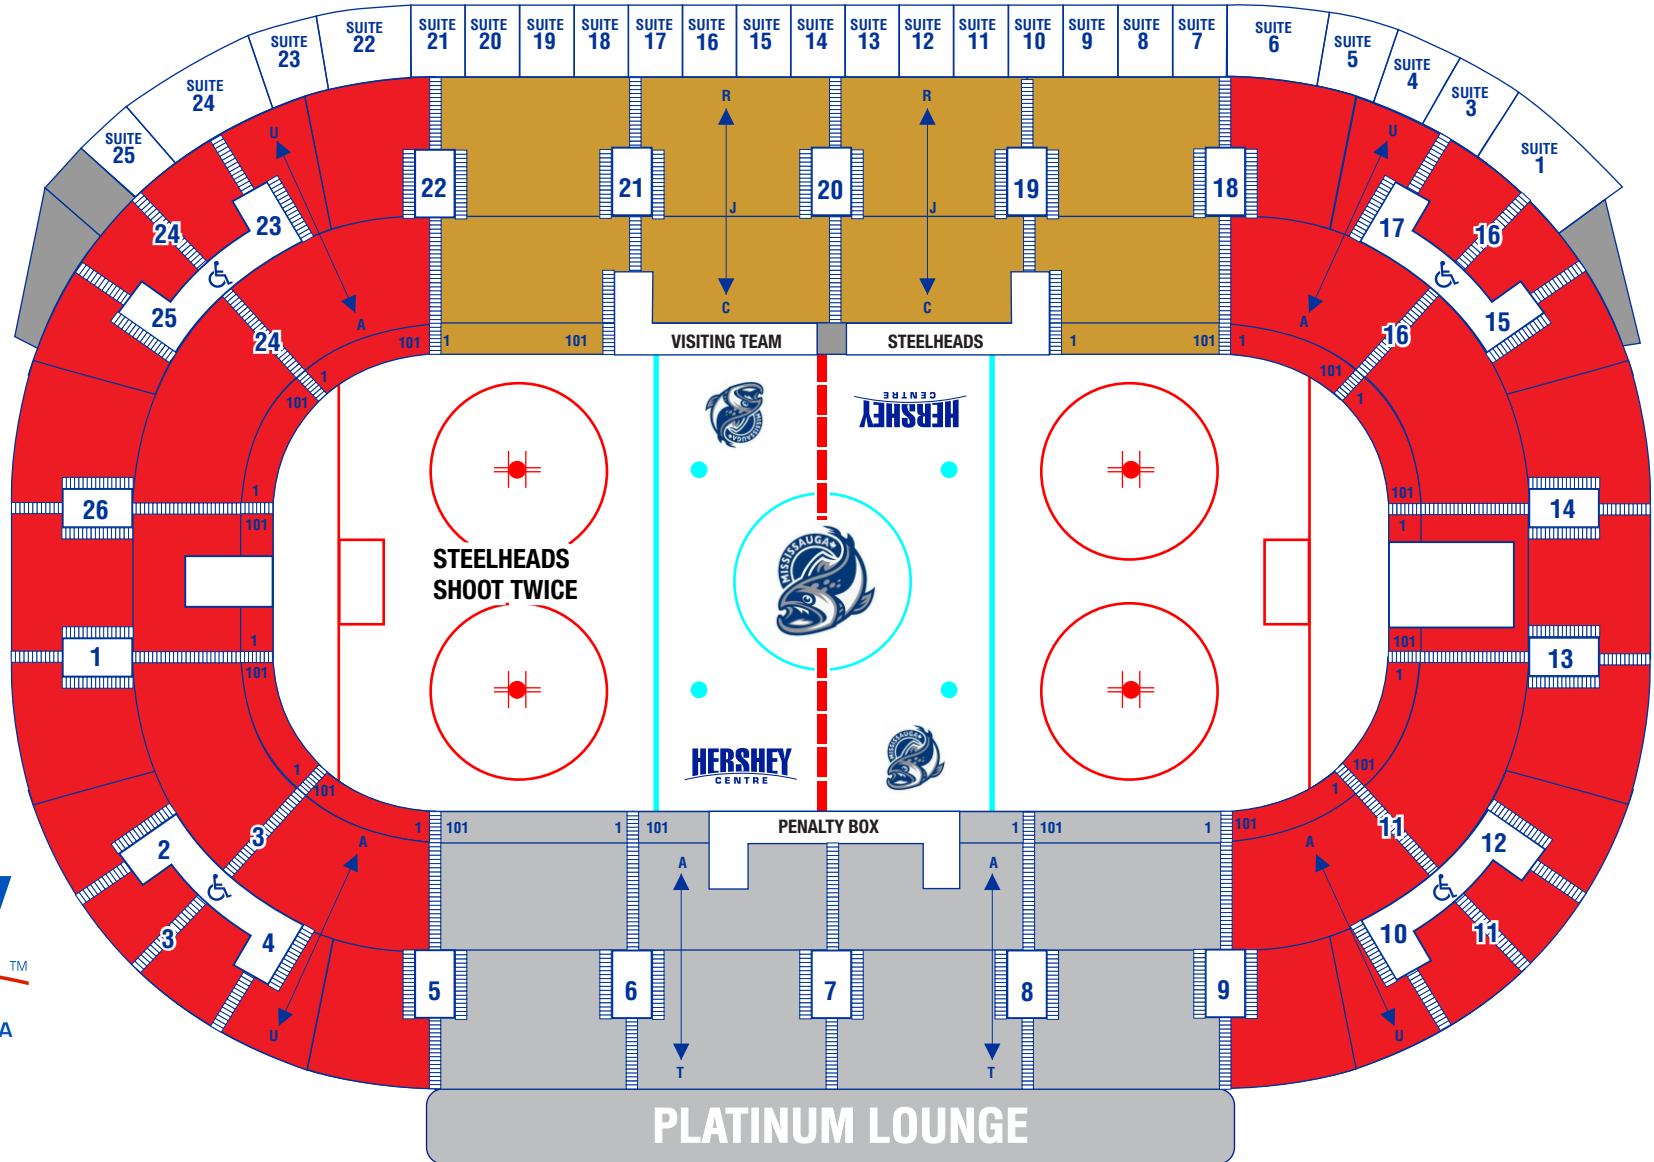

Regular Box Office Hours
Monday to Friday
9:00 am to 5:00 pm

Weekends and Holidays

Box Office will be open in advance of ticketed events only. The Hershey Centre Box Office accepts Visa, Mastercard, American Express, Debit & Cash. Tickets may be purchased in person only at the Hershey Centre Box Office. The Hershey Centre is NOT a Ticketmaster Outlet. Only Hershey Centre event tickets may be purchased in person at the Hershey Centre Box Office.

**FOR FULL EVENT DETAILS JUST
VISIT WWW.HERSHEYCENTRE.COM**