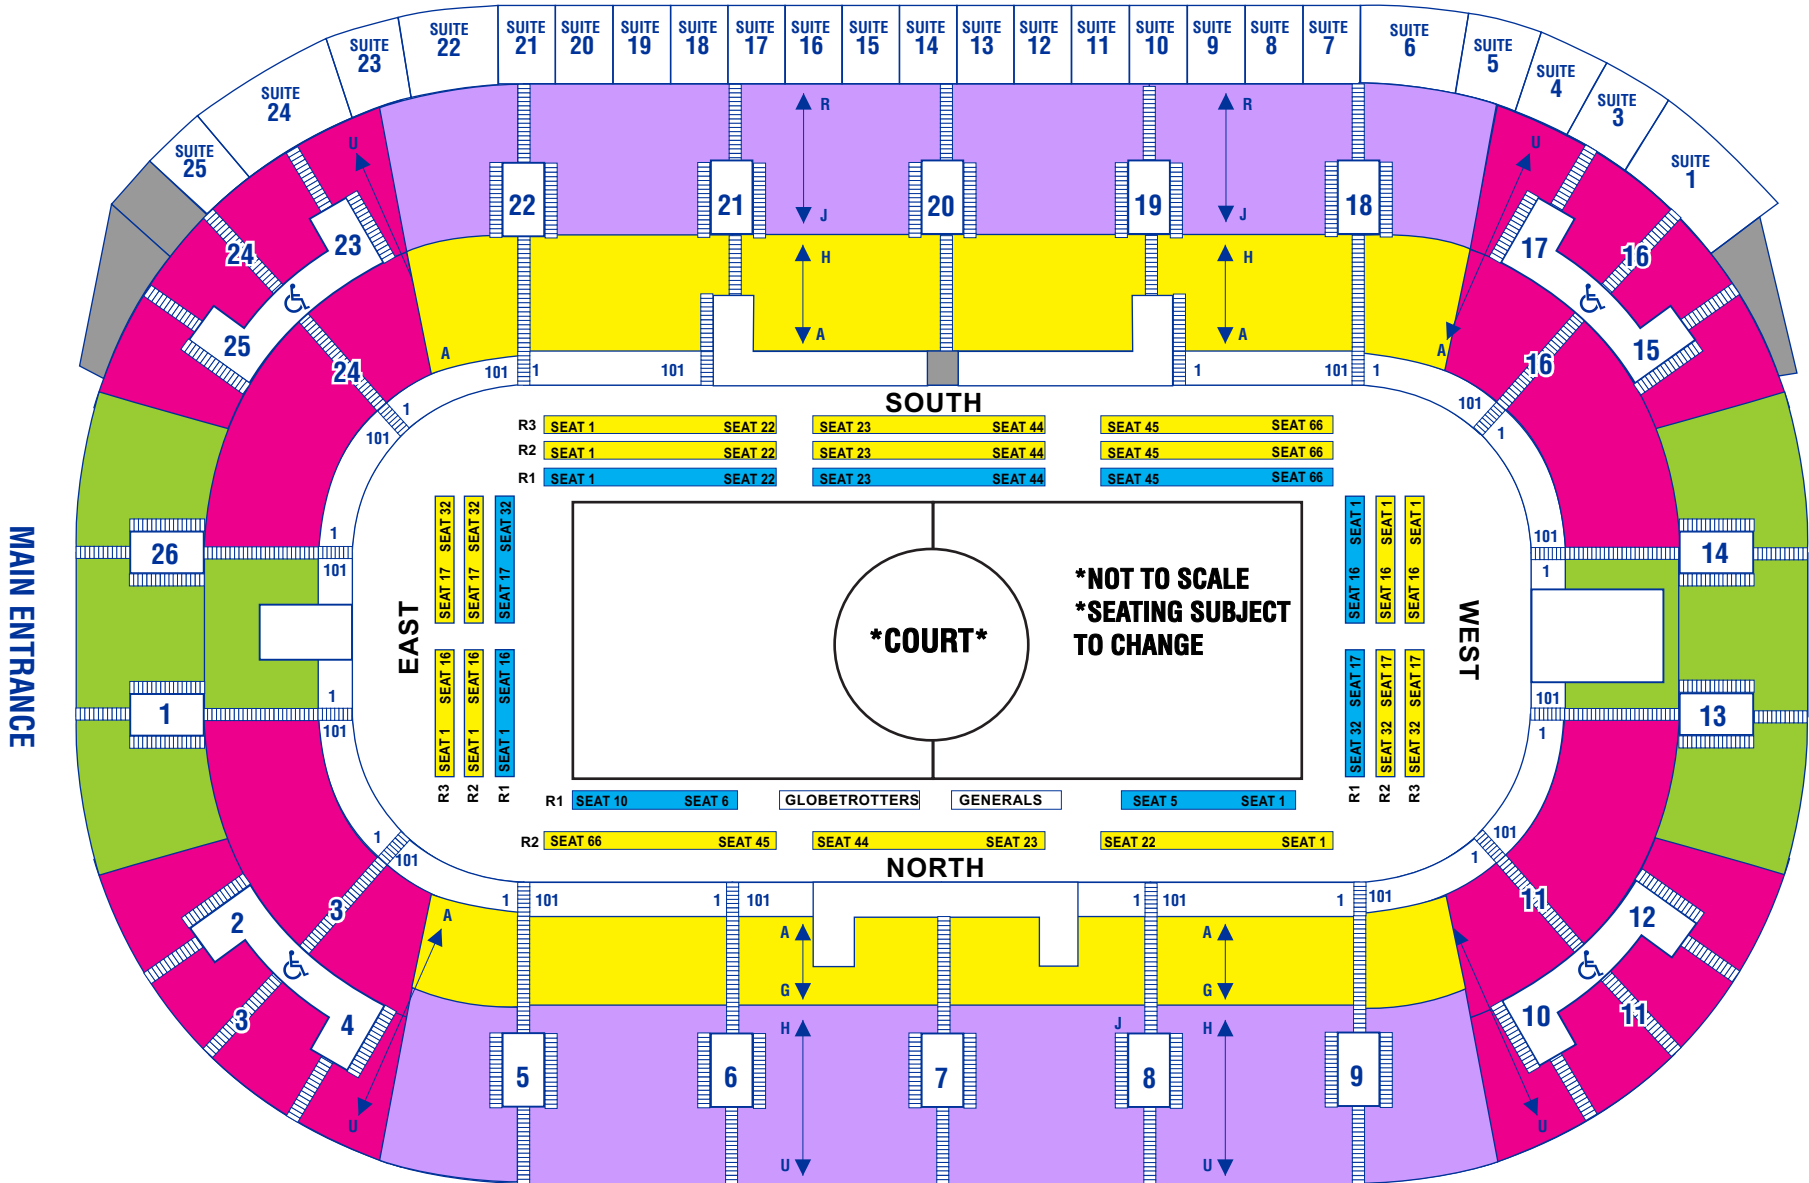

TICKET PRICES

- P1 \$129.00
- P3 \$66.00
- P5 \$27.00
- P2 \$90.00
- P4 \$38.00

PLUS APPLICABLE FEES – PRICES SUBJECT TO CHANGE

Regular Box Office Hours
Monday to Friday (9:00 am to 5:00 pm)
Saturday (10:00 am to 4:00 pm)

FOR FULL EVENT DETAILS JUST VISIT WWW.HERSHEYCENTRE.COM