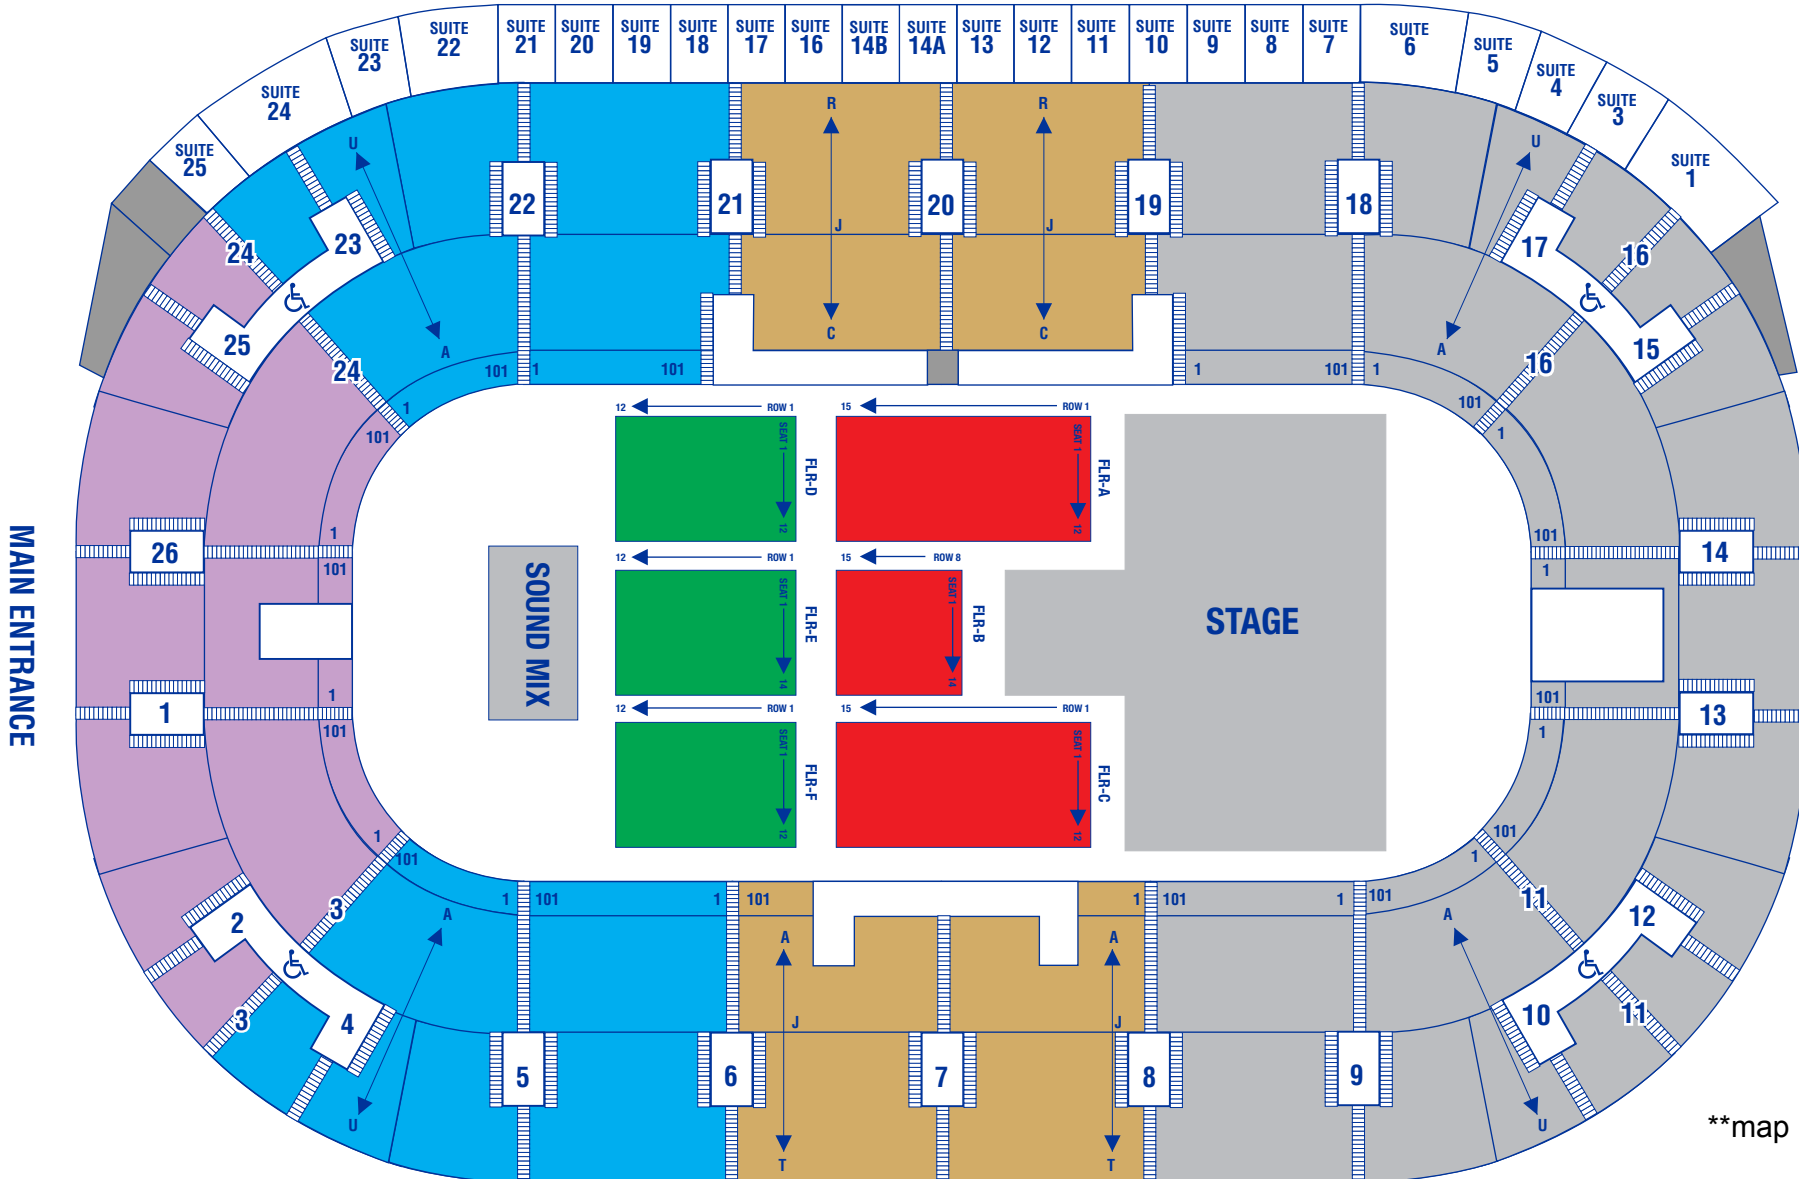

**ALOHA (FT. STEVE MICHAELS AS ELVIS!)
SATURDAY, JUNE 24, 2017**

5500 Rose Cherry Place, Mississauga, ON L4Z 4B6 905-502-9100

TICKET PRICES

- \$90.00
- \$72.00
- \$60.00
- \$49.00
- \$38.00

**map not to scale