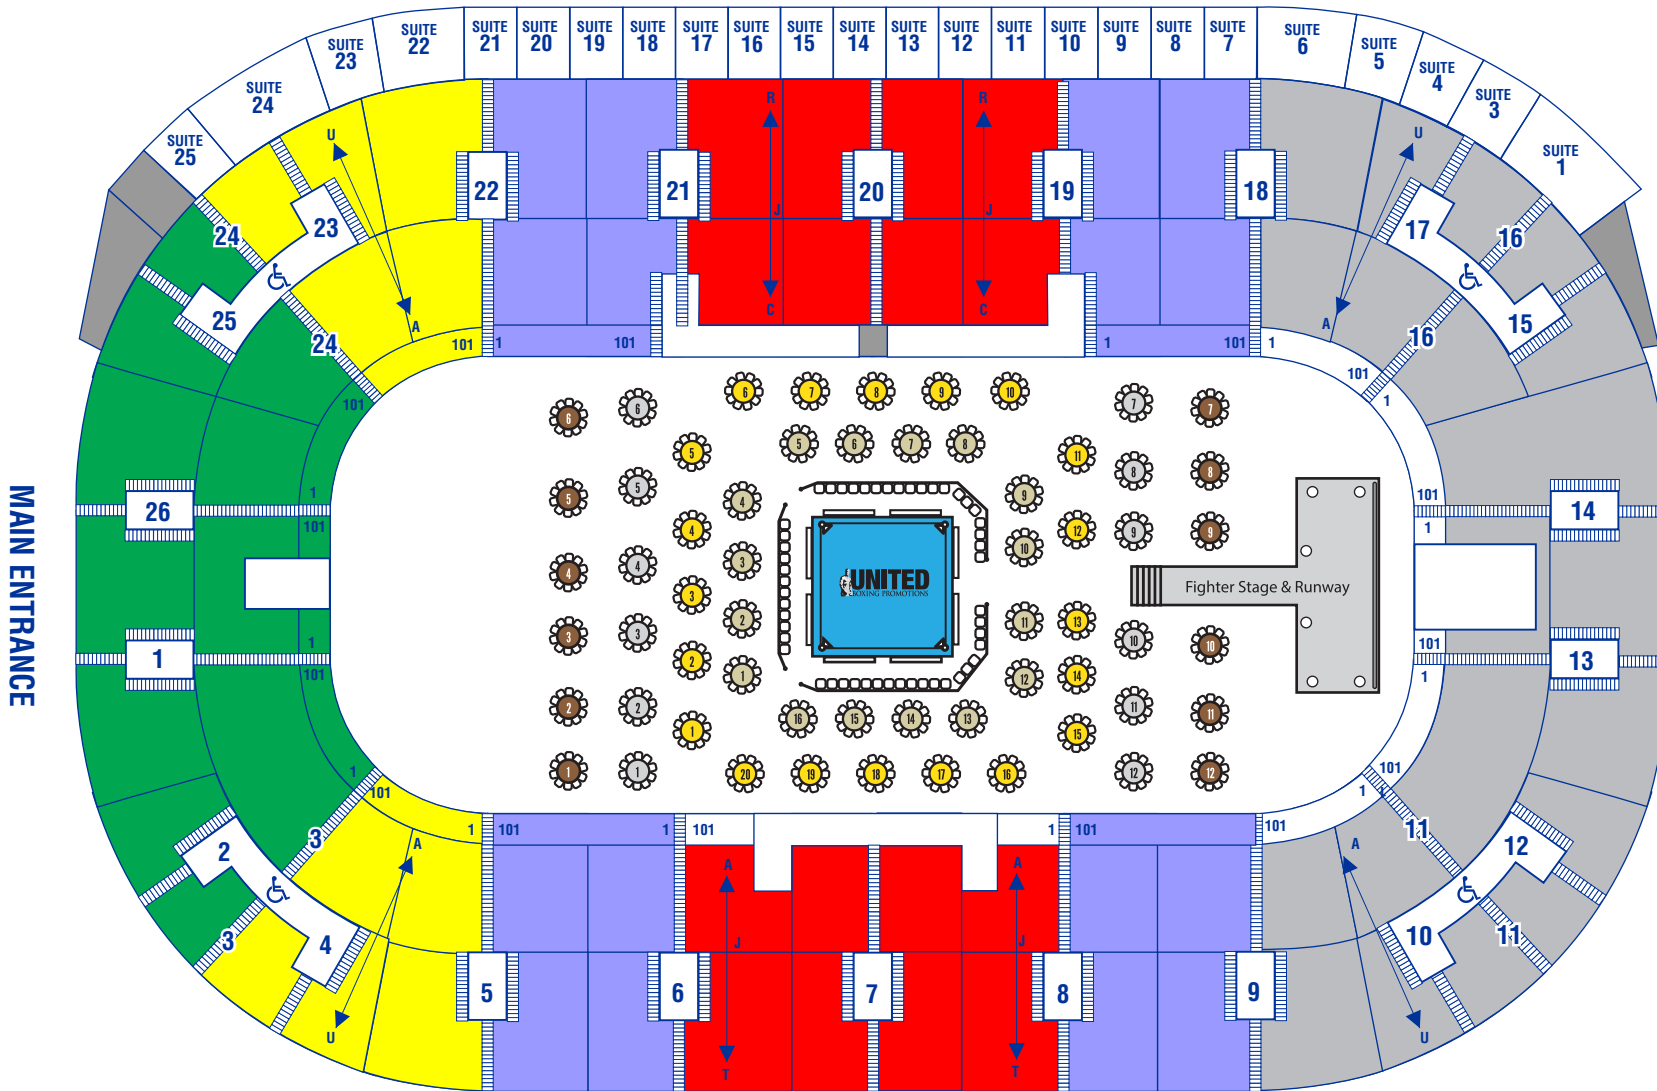

LIVE PROFESSIONAL BOXING

FRIDAY, MAY 19, 2017 - 7PM

5500 Rose Cherry Place, Mississauga, ON L4Z 4B6 905-502-9100

TICKET PRICES TABLES (PRICES PER SEAT)

- PLATINUM $150.00
- GOLD $125.00
- SILVER $100.00
- BRONZE $85.00

- $50.00
- $40.00
- $30.00
- $20.00

Regular Box Office Hours
Monday to Friday
9:00 am to 5:00 pm

Weekends and Holidays

Box Office will be open in advance of ticketed events only. The Hershey Centre Box Office accepts Visa, Mastercard, American Express, Debit & Cash. Tickets may be purchased in person only at the Hershey Centre Box Office. The Hershey Centre is NOT a Ticketmaster Outlet. Only Hershey Centre event tickets may be purchased in person at the Hershey Centre Box Office.

**FOR FULL EVENT DETAILS JUST
VISIT WWW.HERSHEYCENTRE.COM**