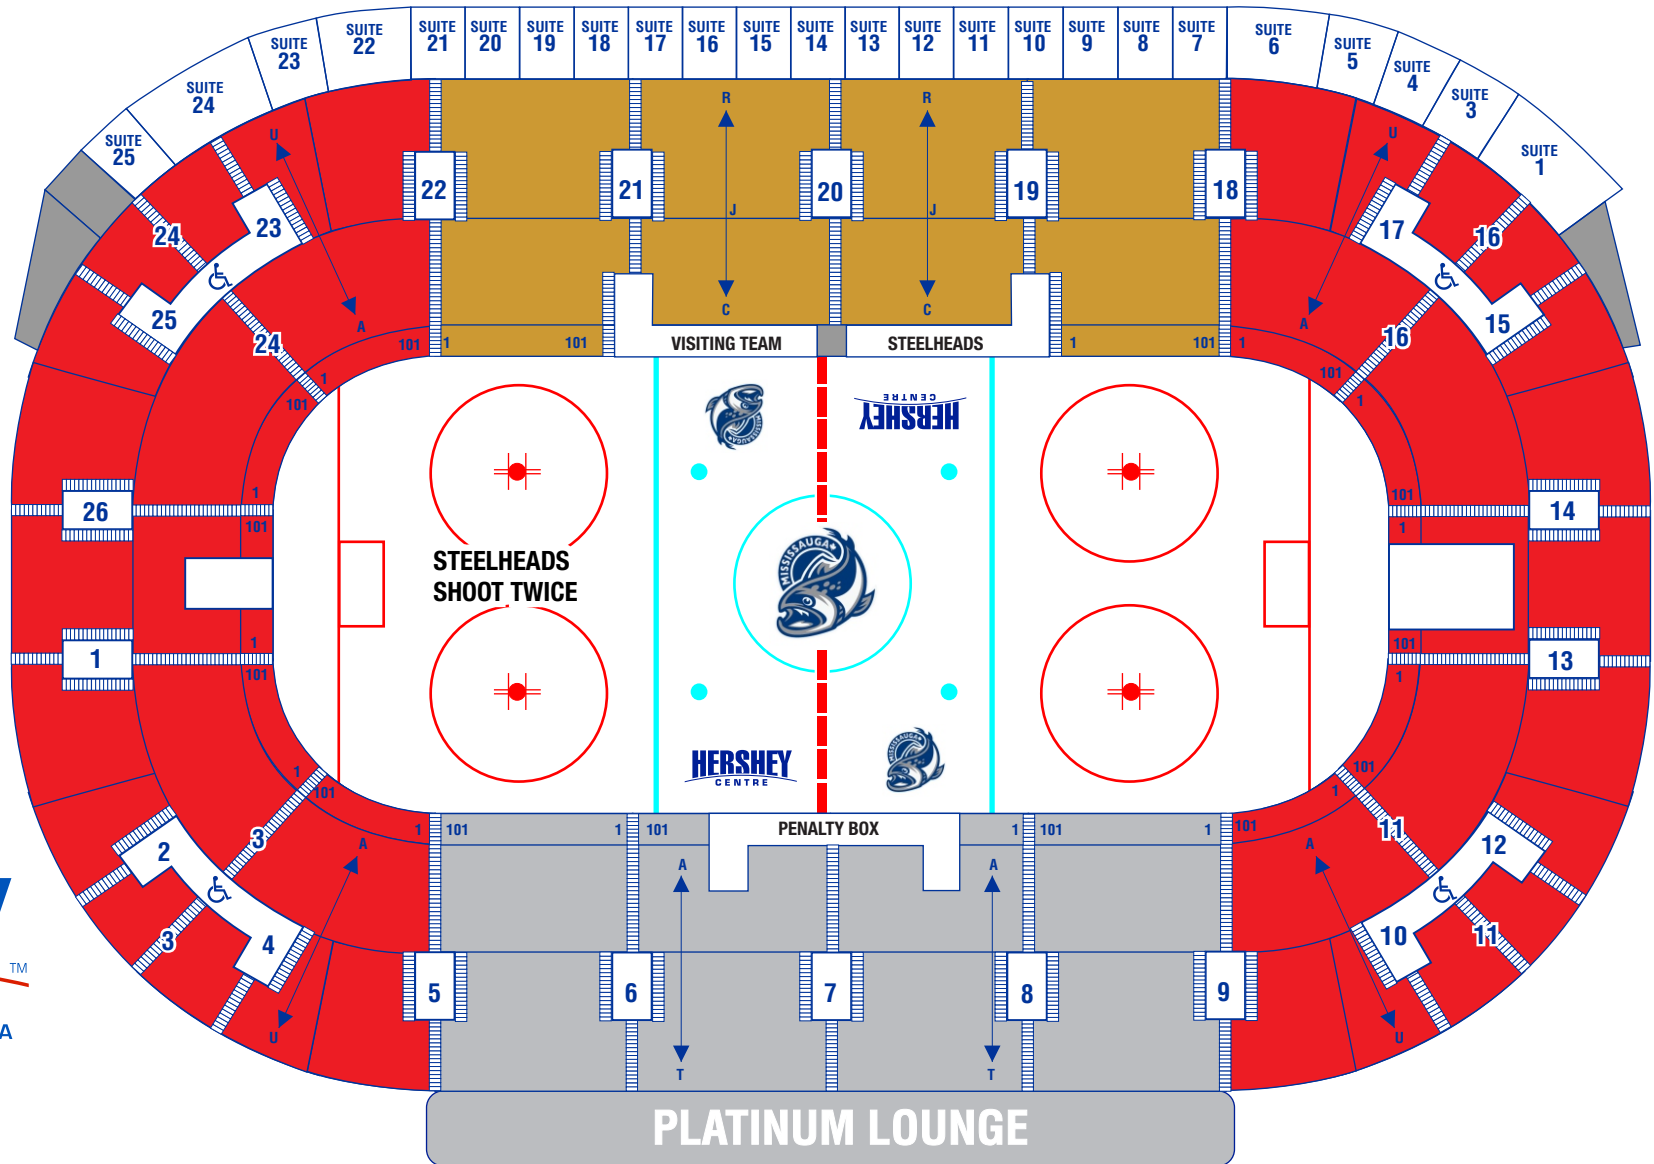

ROUND THREE PLAYOFF TICKET PRICES

	ADULT (19-64)	Senior (65+)/Student	KID (3-12)
■	$23.65	$22.05	$20.90
■	$25.95	$24.00	$22.90
■	$31.60	$28.00	$27.70

prices include HST
children aged 2 and under do not require a ticket but must sit on lap