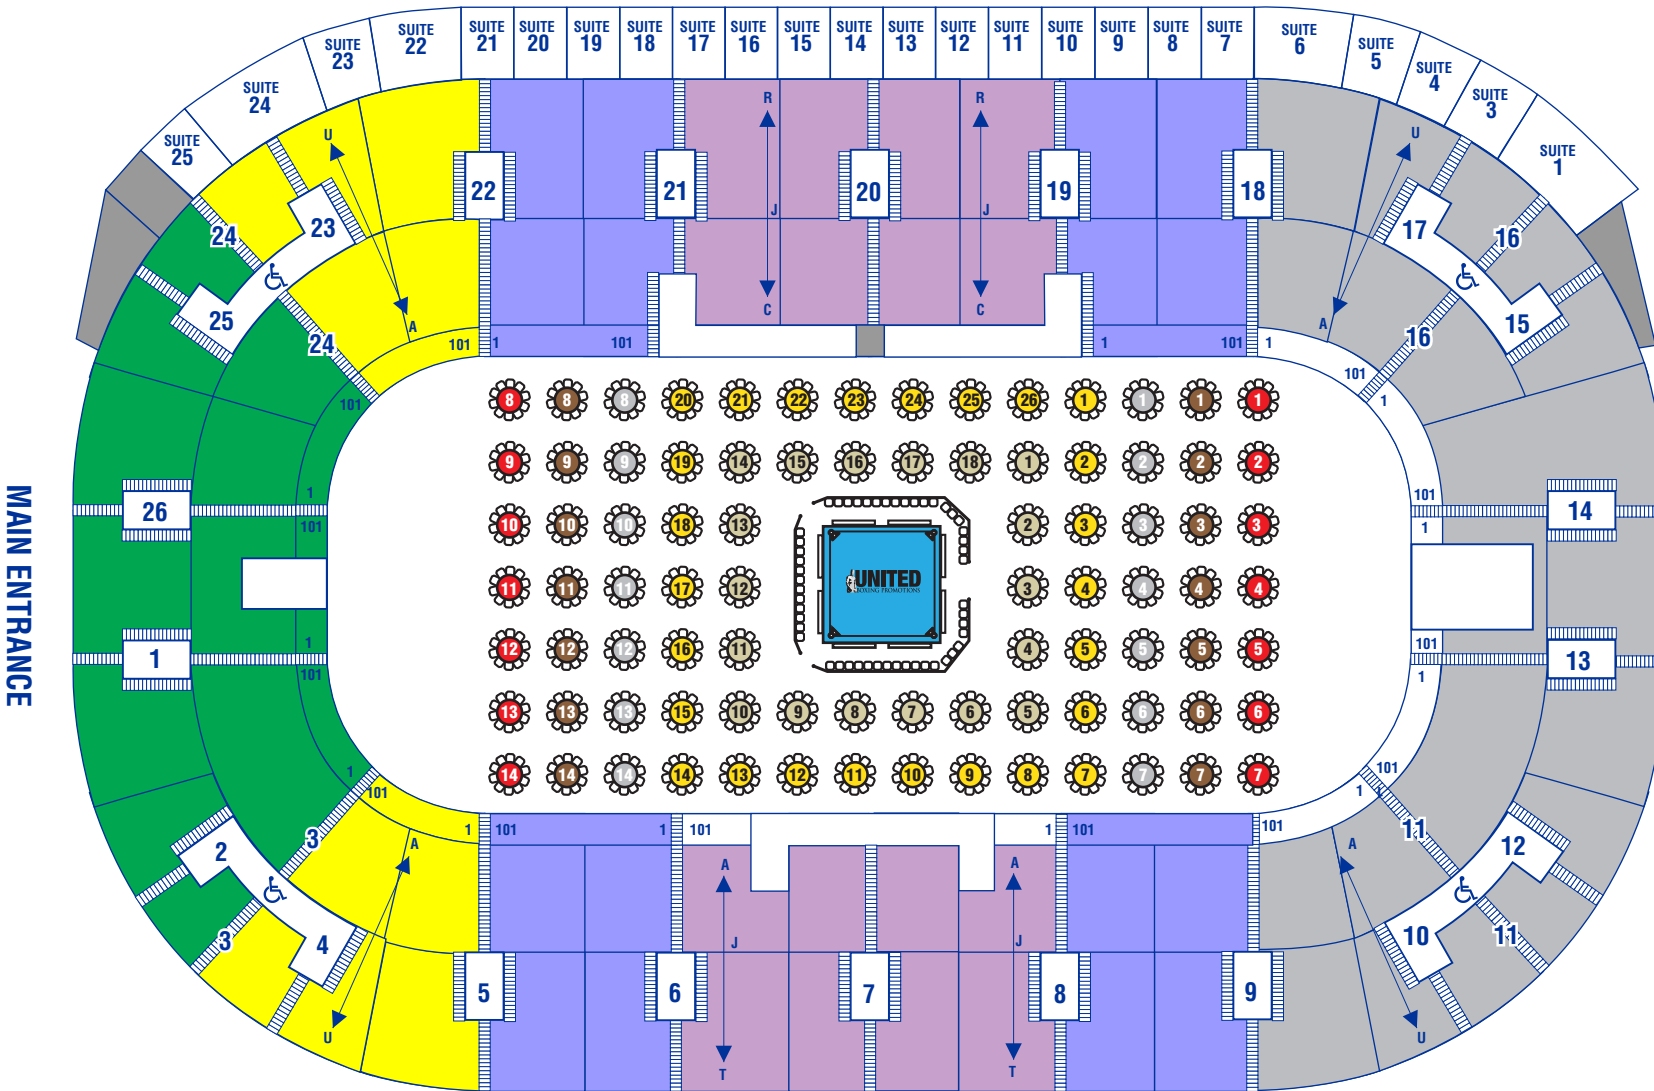

LIVE PROFESSIONAL BOXING

Saturday, October 21, 2017 – 6PM

5500 Rose Cherry Place, Mississauga, ON L4Z 4B6 905-502-9100

TICKET PRICES TABLES (PRICES PER SEAT)

- PLATINUM \$200.00
 - GOLD \$150.00
 - SILVER \$125.00
 - BRONZE \$100.00
 - RED \$75.00
-
- \$50.00
 - \$40.00
 - \$30.00
 - \$20.00