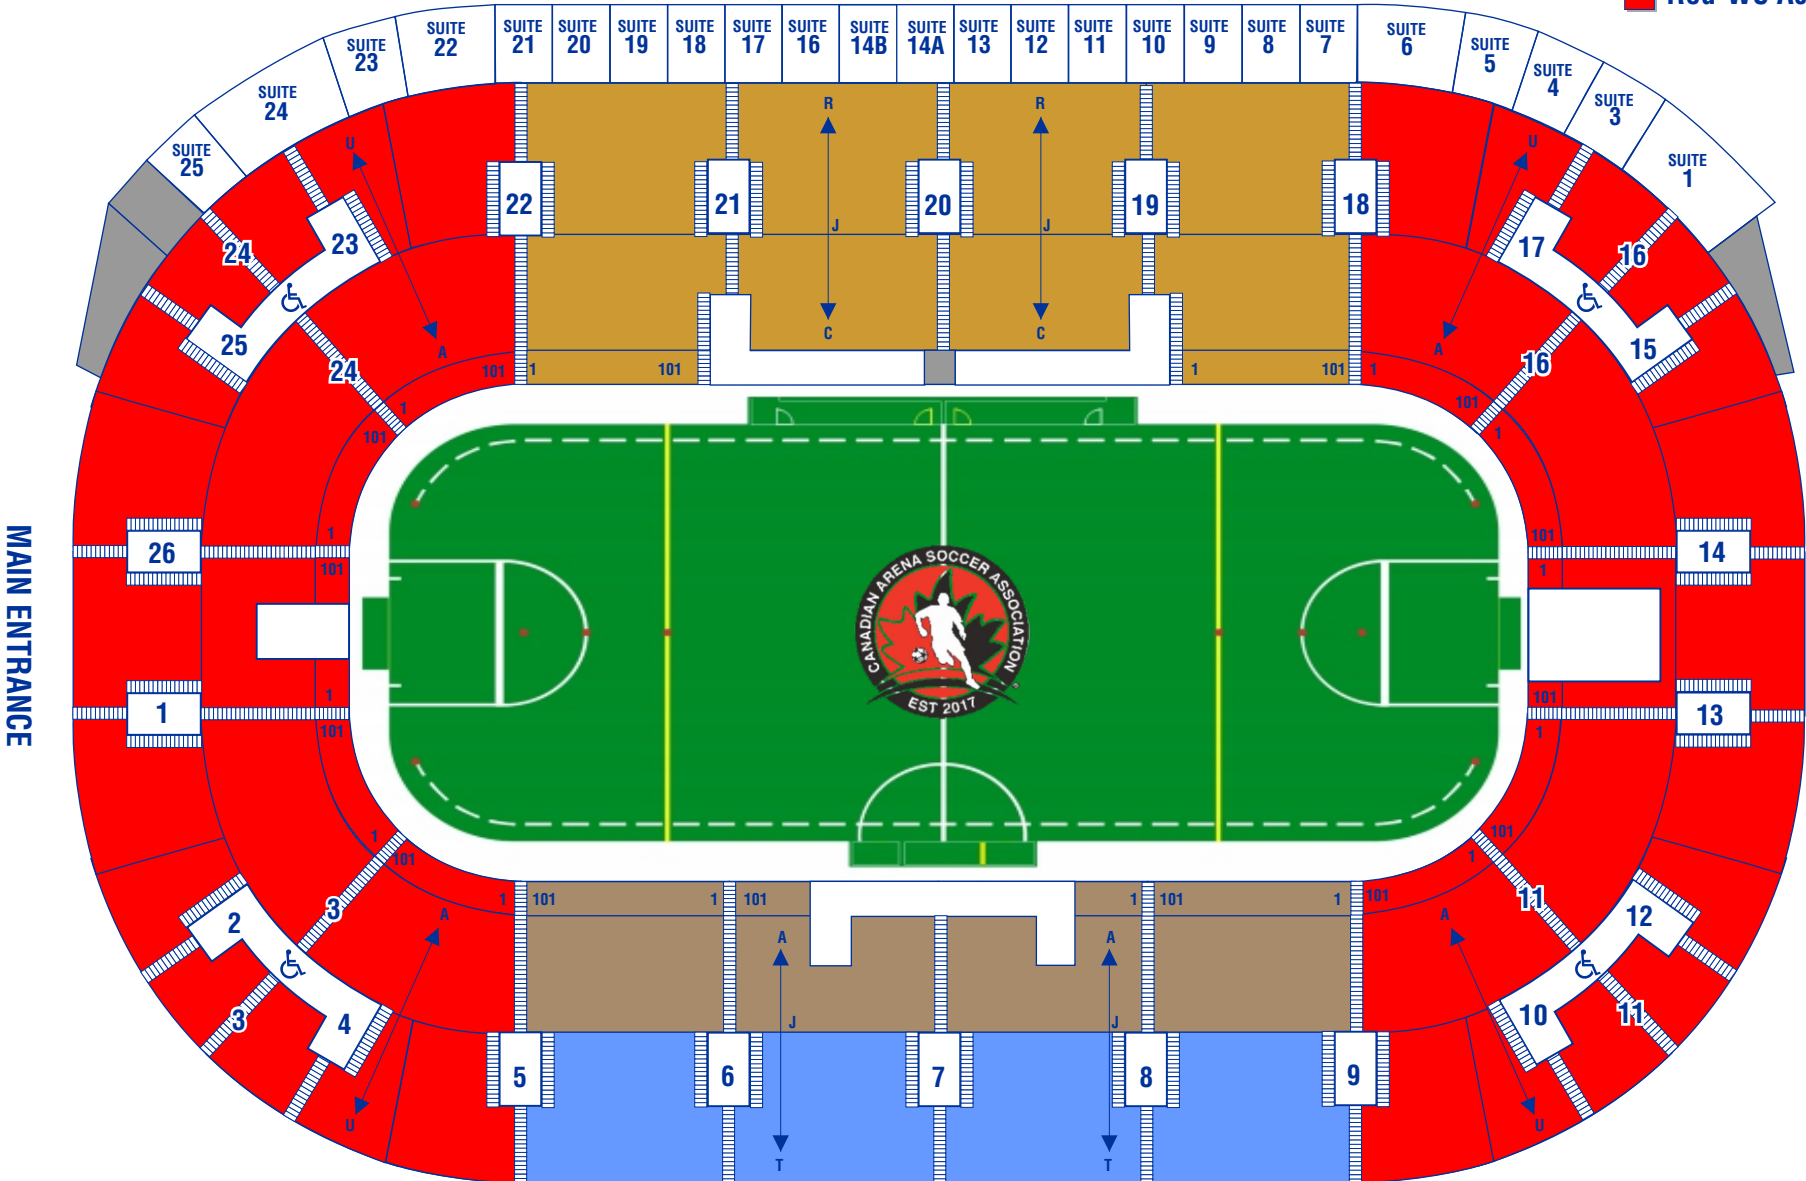

INT'L FRIENDLY CANADA VS MEXICO

SUNDAY, OCT 1 - 2017 (4PM)

5500 Rose Cherry Place, Mississauga, ON L4Z 4B6 905-502-9100

TICKET PRICES

	VIP-Platinum	\$50.00
	Platinum	\$40.00
	Gold	\$30.00
	Red	\$20.00
	Red-WC Access	\$20.00