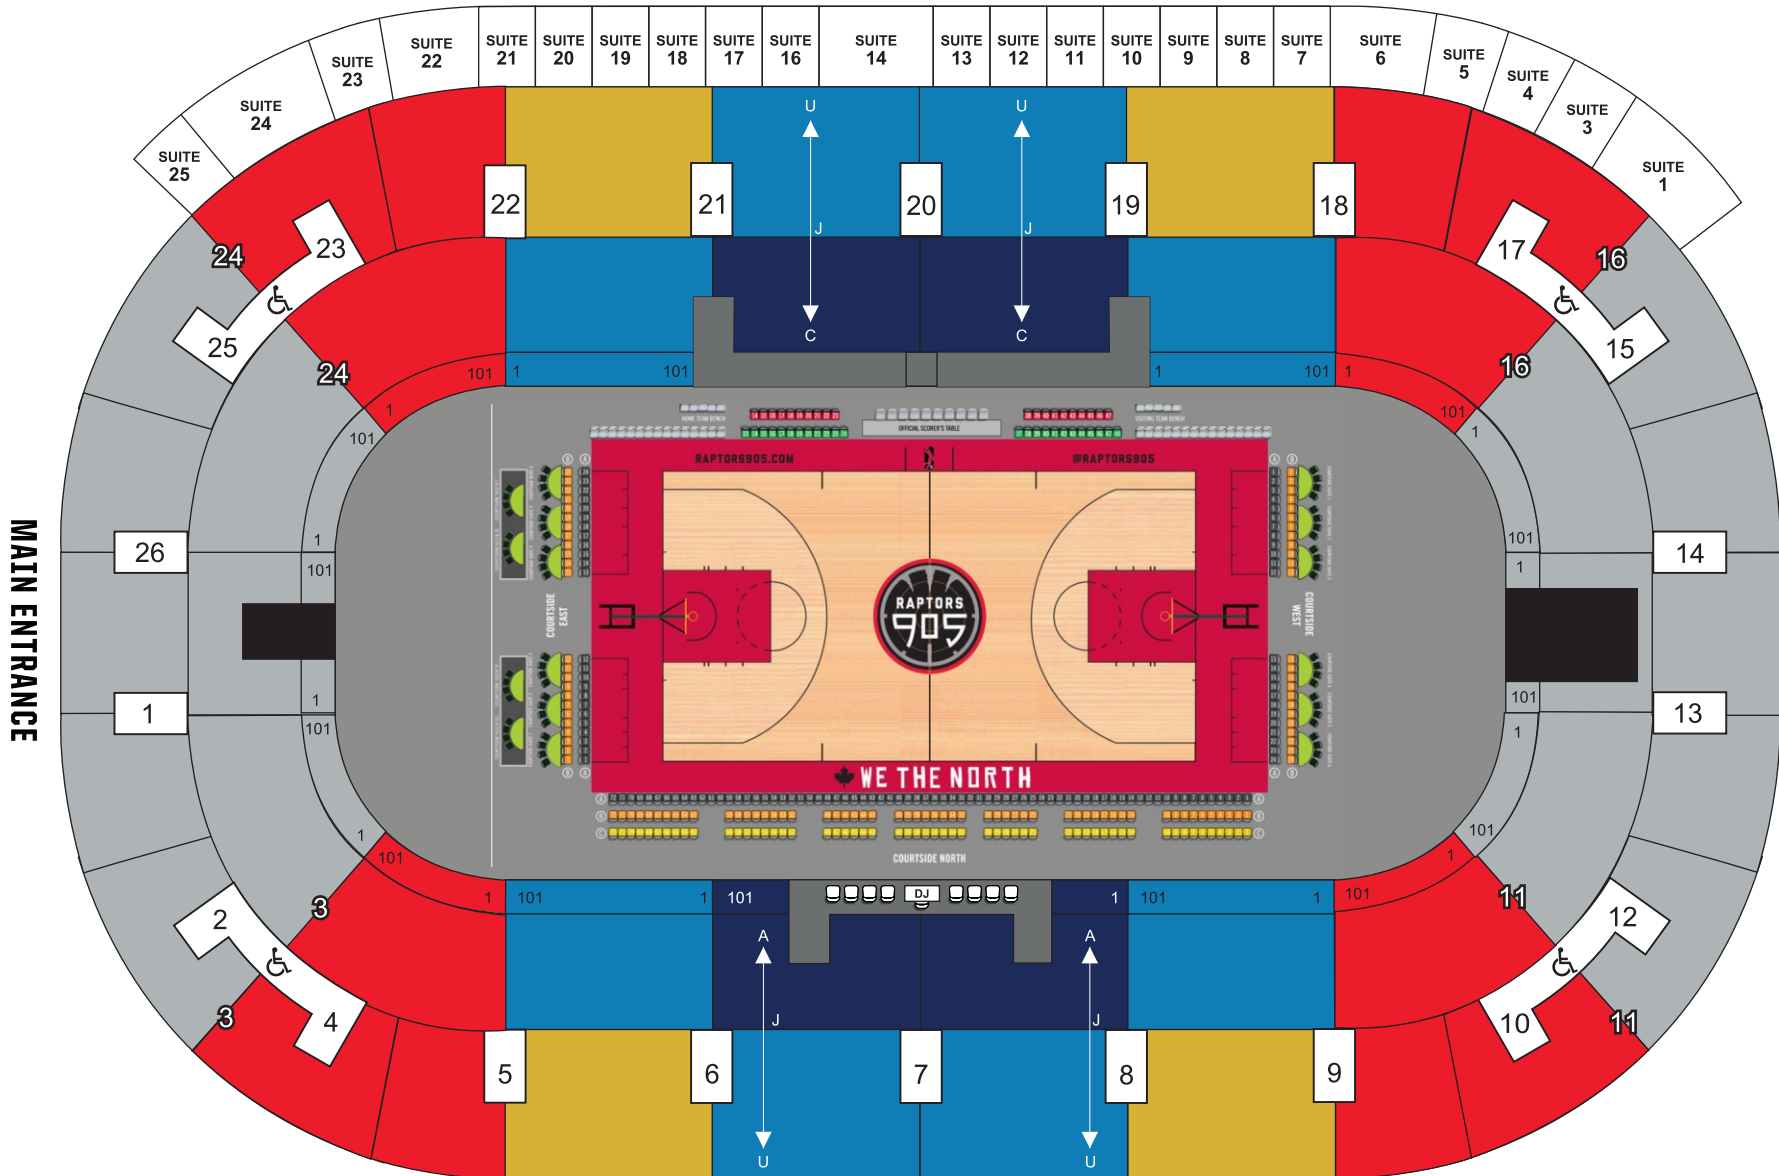

RAPTORS 905 2017-2018 HOME GAME SEAT MAP

5500 Rose Cherry Place, Mississauga, ON L4Z 4B6 • 905-502-9100

FLOOR	ROW A	BOWL	SIDE PRIMES
	VIP		SIDES
	ROW B		CORNERS
	ROW C		CORNER ENDS
	CELEBRITY		ENDS
	COURTSIDE SUITES		

Price Range: $9.05-$95

Prices vary per game,
see Ticketmaster.ca for more details

Regular Box Office Hours
Monday to Friday
9:00 am to 5:00 pm

Weekends and Holidays

Box Office will be open in advance of ticketed events only. The Hershey Centre Box Office accepts Visa, Mastercard, American Express, Debit & Cash. Tickets may be purchased in person only at the Hershey Centre Box Office. The Hershey Centre is NOT a Ticketmaster Outlet. Only Hershey Centre event tickets may be purchased in person at the Hershey Centre Box Office.

FOR FULL EVENT DETAILS JUST VISIT WWW.HERSHEYCENTRE.COM