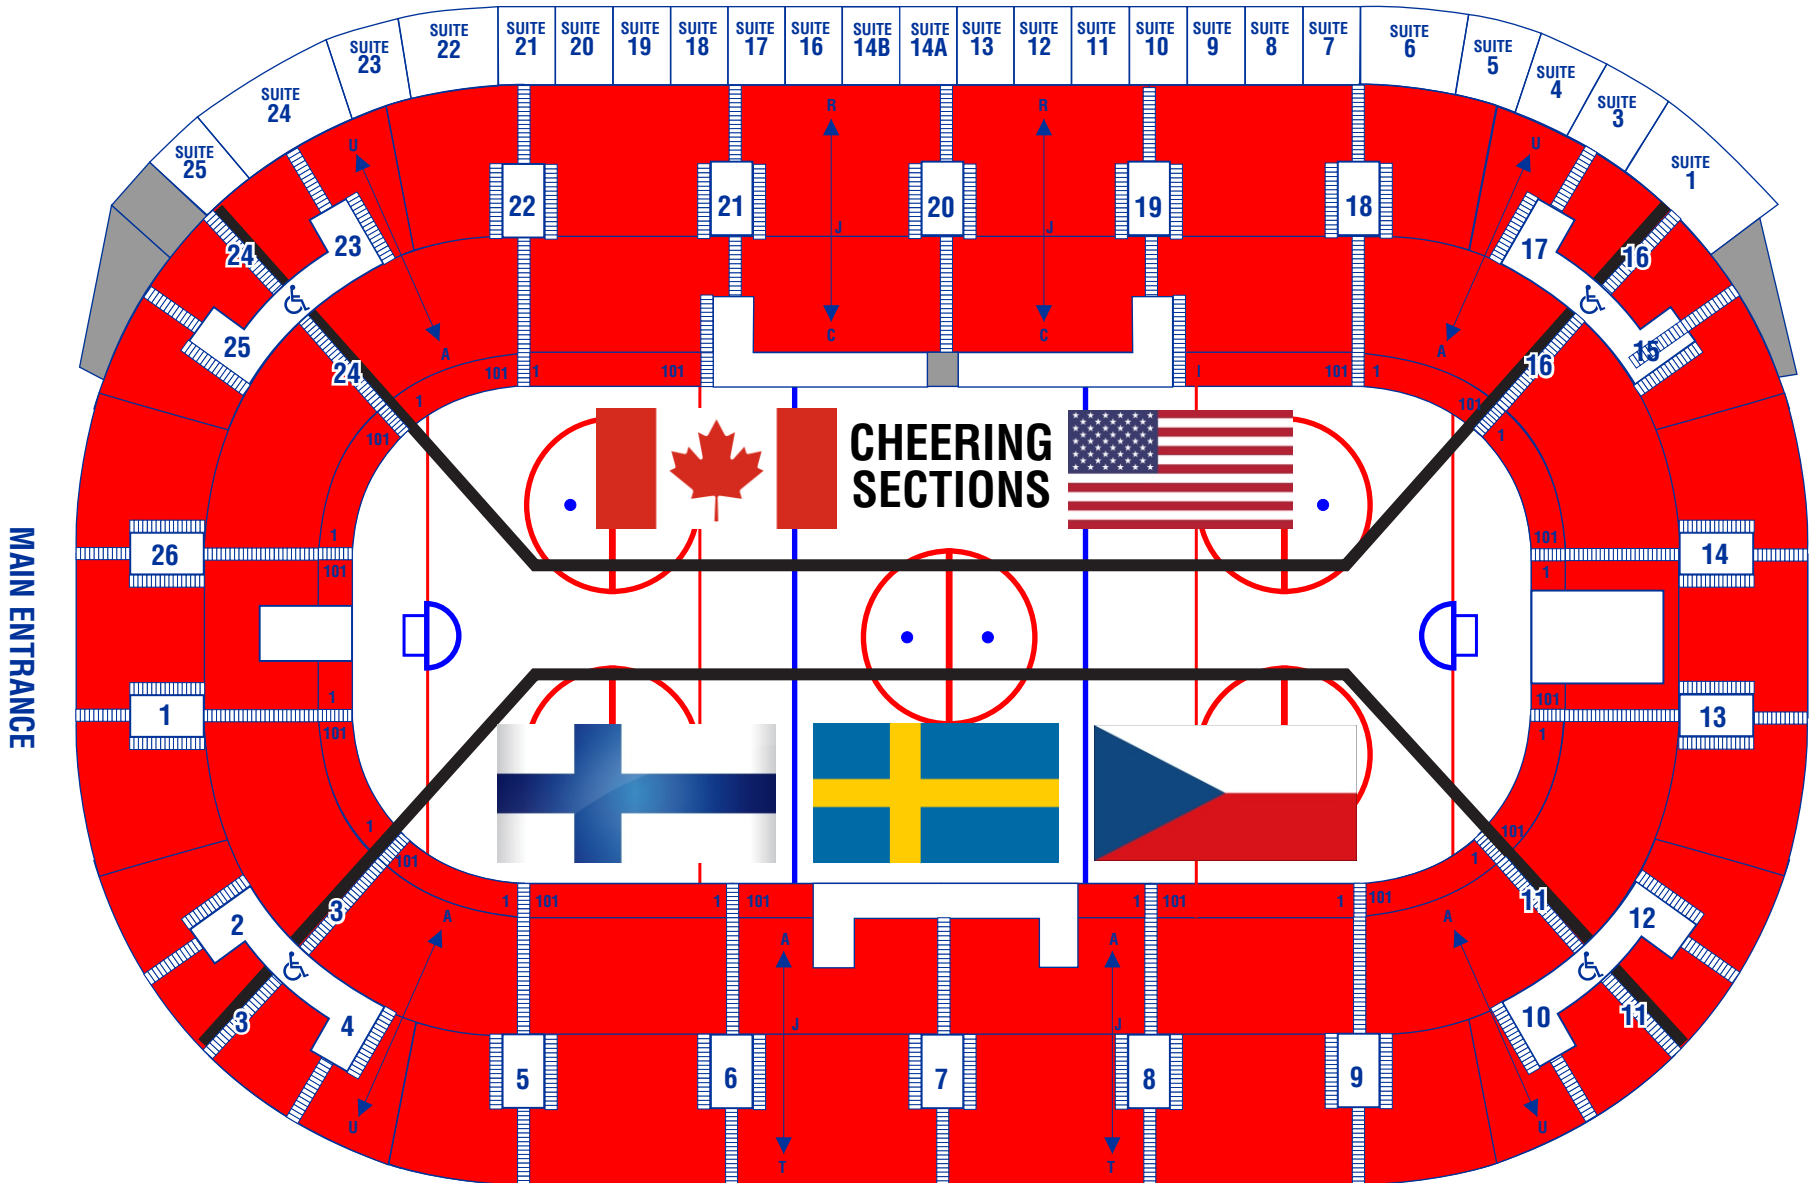

2017 WORLD RINGETTE CHAMPIONSHIPS

November 30 – December 3, 2017

5500 Rose Cherry Place, Mississauga, ON L4Z 4B6 905-502-9100

ALL EVENT PASS

Early Bird: \$62.50 (Sept 8 10am – Oct 15 10pm)

Prices go up Oct 16 10am

FOR FULL EVENT DETAILS JUST VISIT WWW.HERSHEYCENTRE.COM