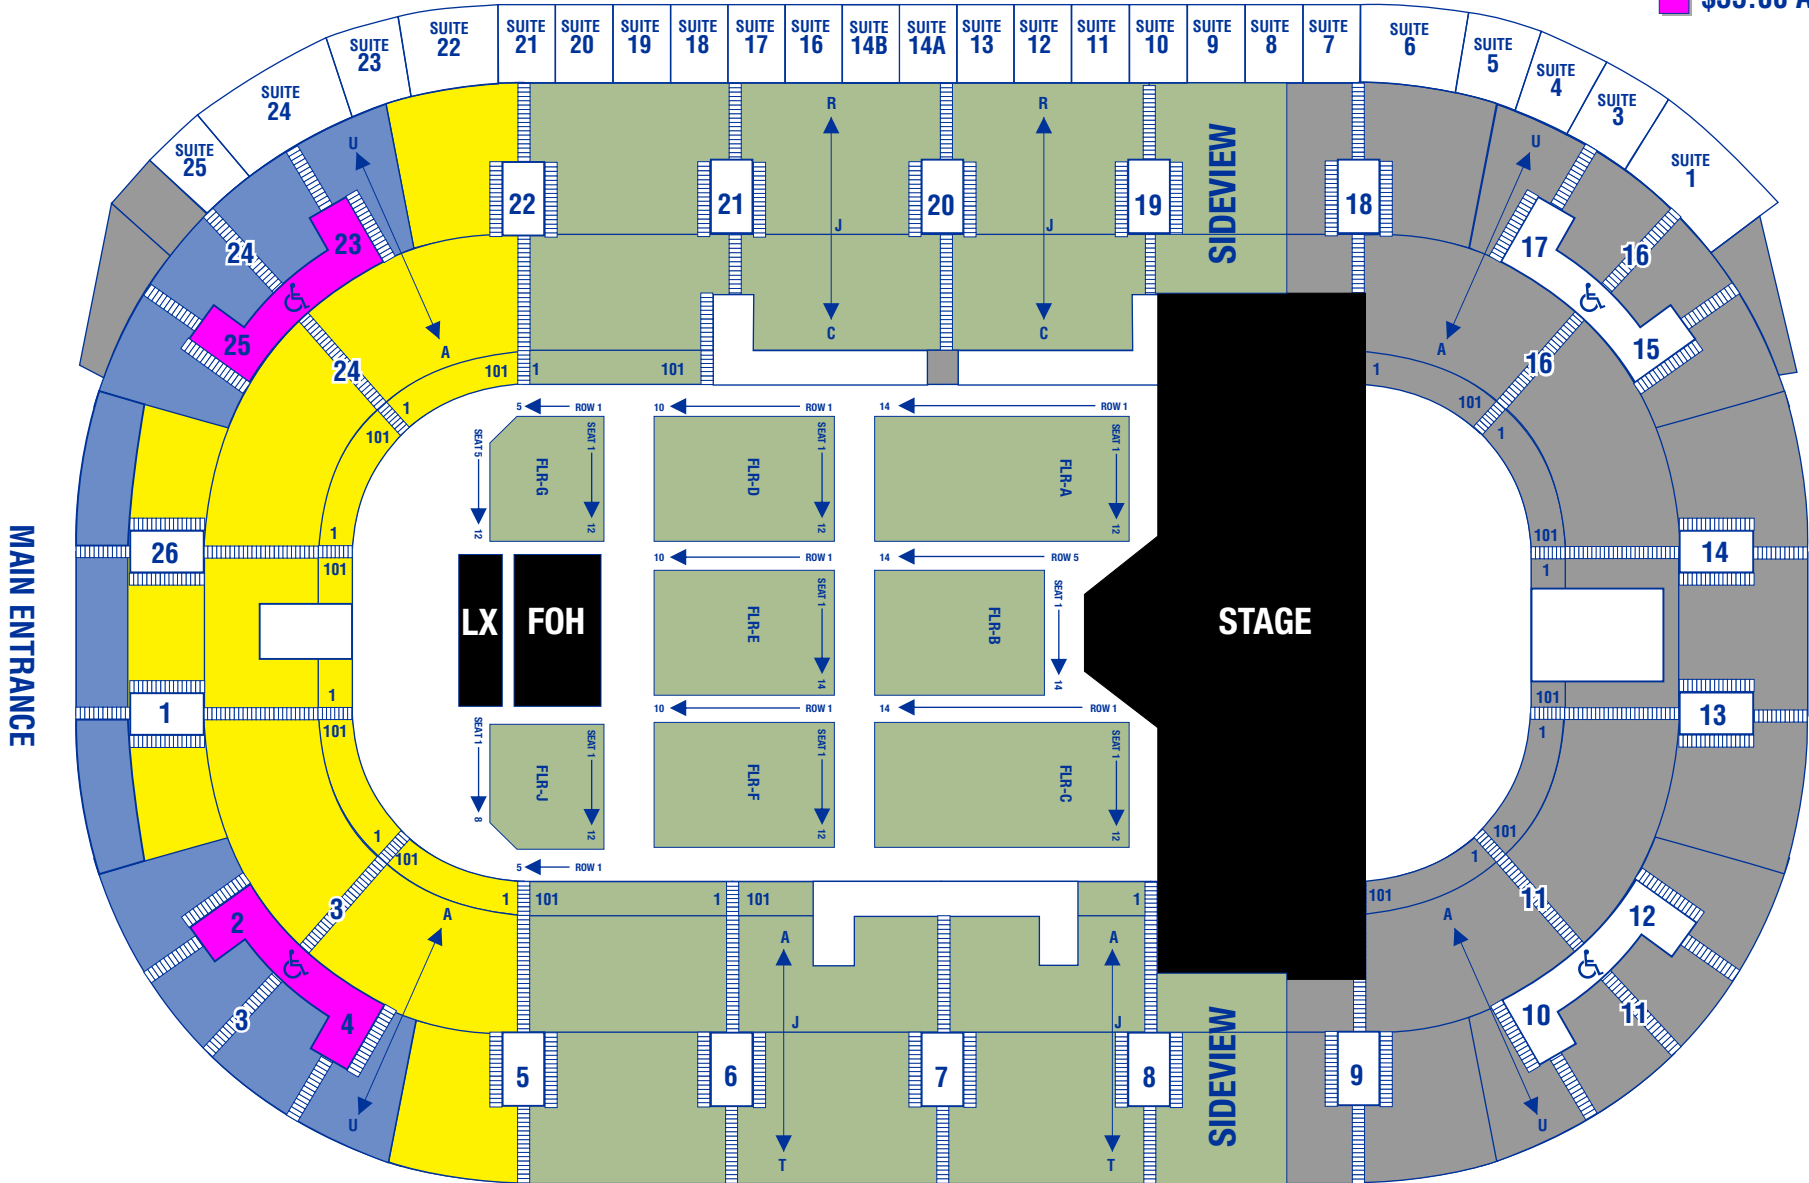

HEDLEY

Saturday, March 3 2018 7PM

5500 Rose Cherry Place, Mississauga, ON L4Z 4B6 905-502-9100

TICKET PRICES

- \$75.00
- \$55.00
- \$35.00
- \$35.00 Accessible Seats

Regular Box Office Hours
Monday to Friday
9:00 am to 5:00 pm