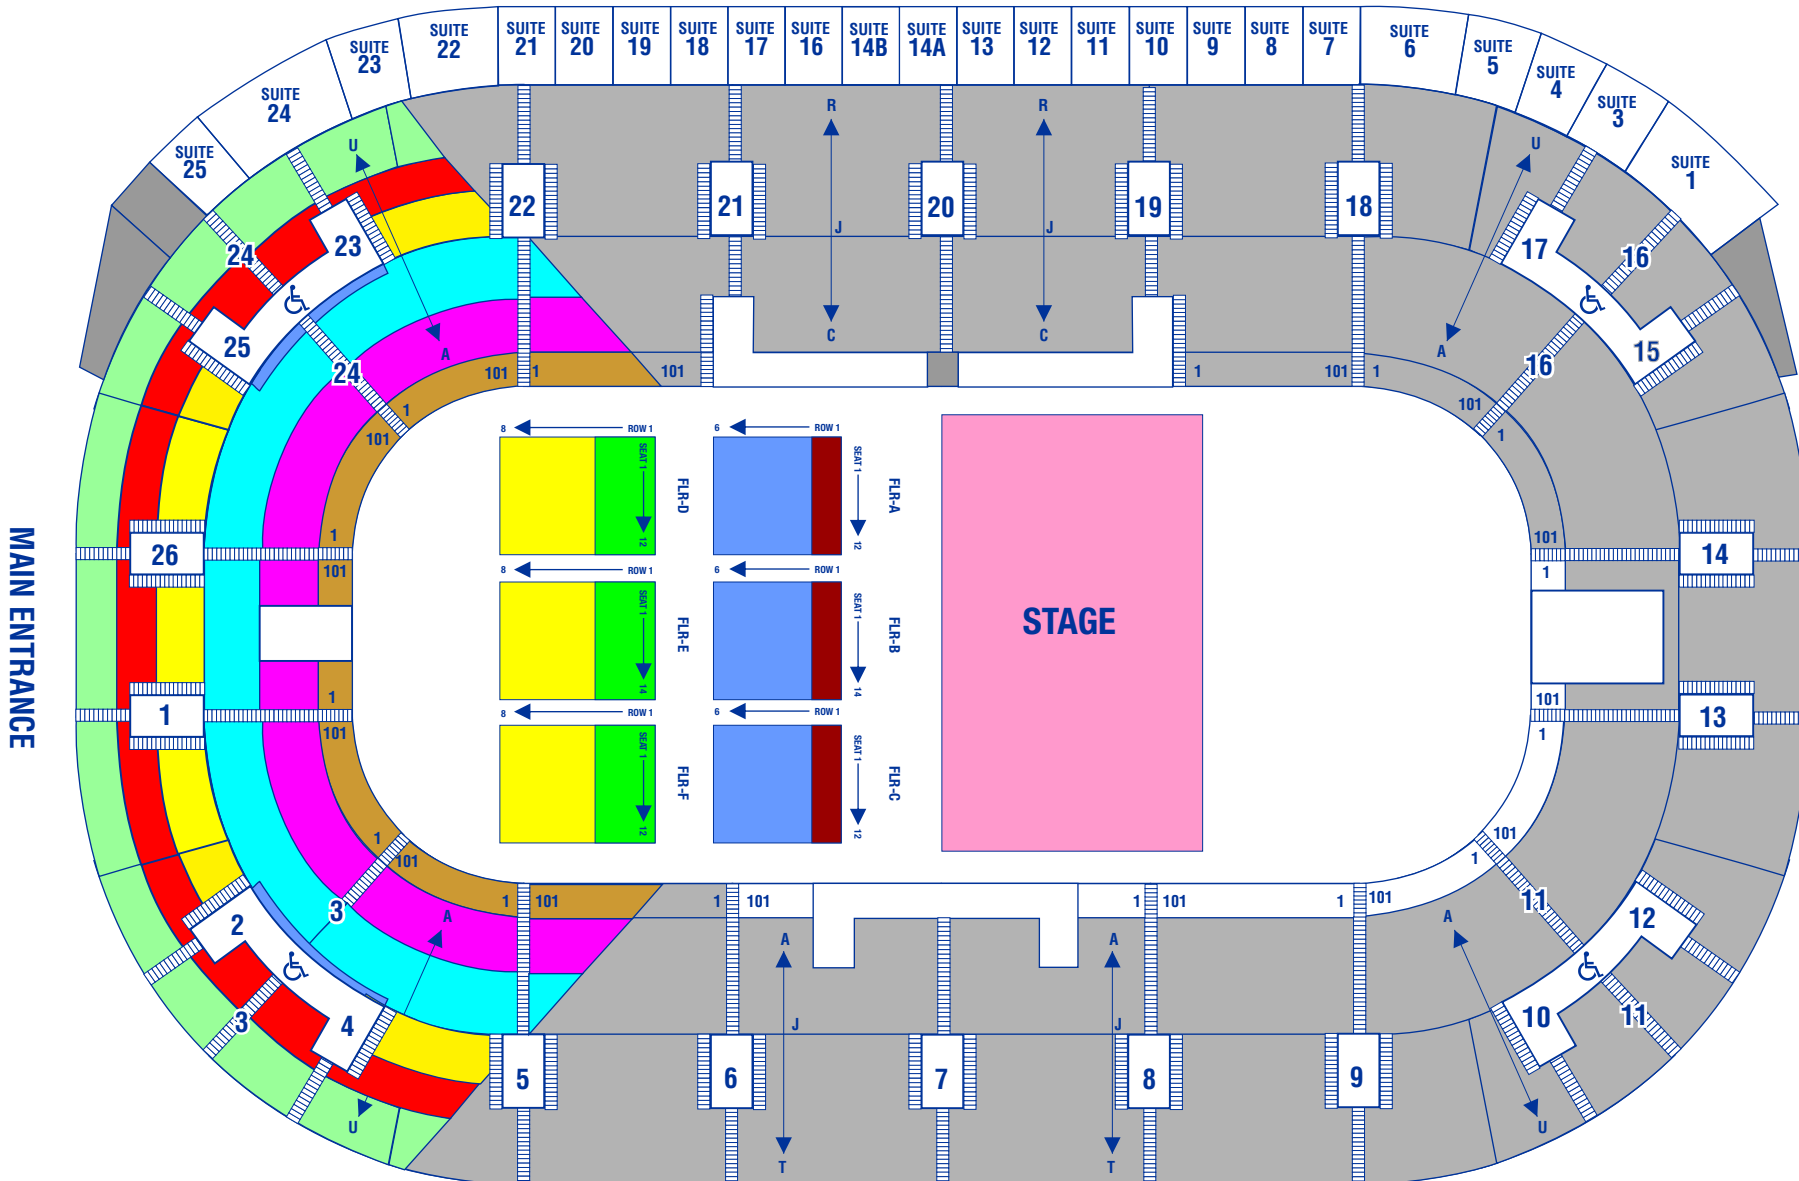

Sesame Street Live! Let's Party!

February 24 (2pm, 6pm) / February 25 (10am, 2pm, 6pm)

5500 Rose Cherry Place, Mississauga, ON L4Z 4B6 905-502-9100

TICKET PRICES
Starting at \$15
PLUS APPLICABLE FEES

Regular Box Office Hours
Monday to Friday
9:00 am to 5:00 pm