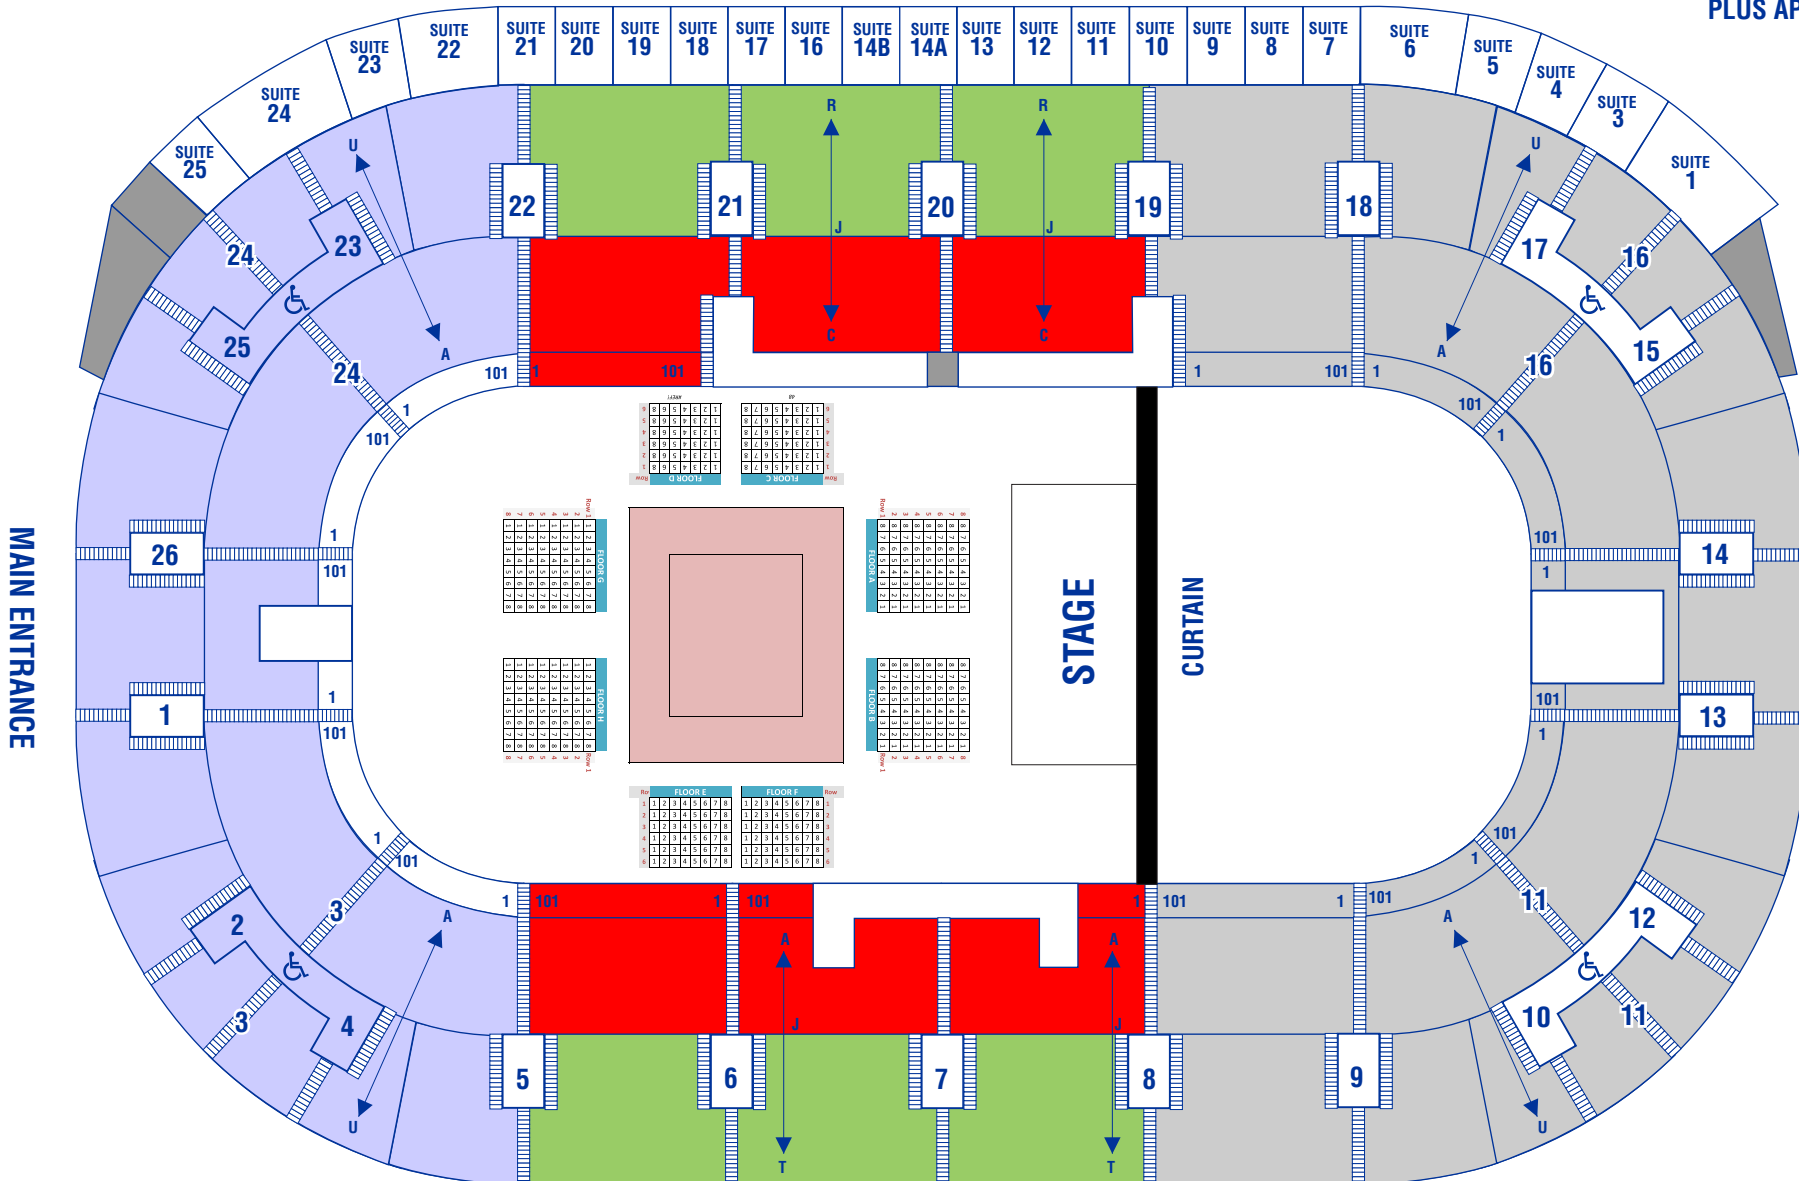

## TICKET PRICES

- FLOOR \$97.46
- P2 \$64.98
- P3 \$25.99
- P4 \$19.50
- P4 WCACC - \$19.50

PLUS APPLICABLE FEES

**Regular Box Office Hours**  
Monday to Friday  
9:00 am to 5:00 pm

**Weekends and Holidays**